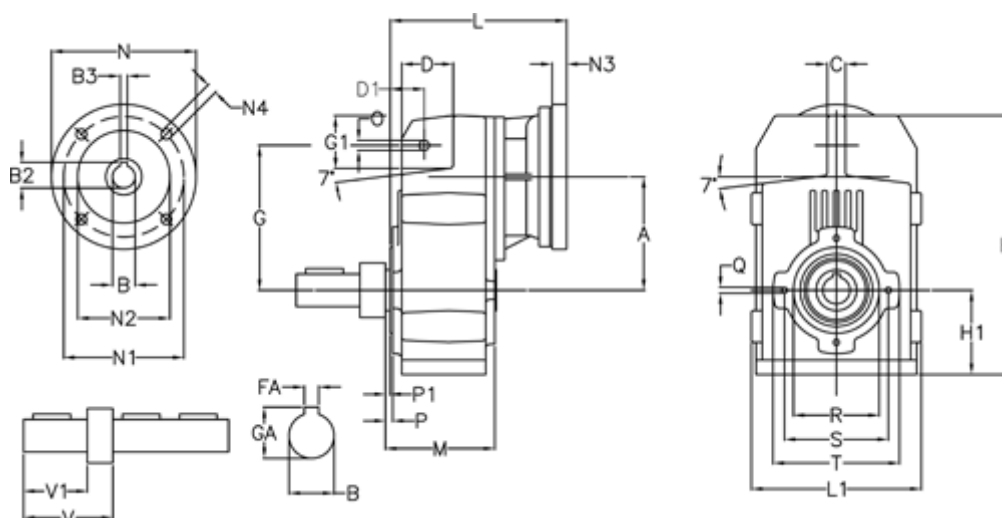

Article number: 29560301271245
 Description: Shaft mounted gear
 A312R-12,7-P112B5

Measures

A = 150.50	FA = 10	M = 125.0	Q = M10x17
B = 35	G = 170	N = 250	R = 110
B1 = 28	G1 = 84.0	N1 = 215	S = 130
B2 = 31.3	GA = 38.0	N2 = 180	T = 150
B3 = 8	H = 326.0	N4 = M12x16	V = 93.0
C = 20	H1 = 102.0	O = 13	V1 = 60
D = 68.0	L = 255.0	P = 6.5	
D1 = 54.0	L1 = 210	P1 = 3.5	